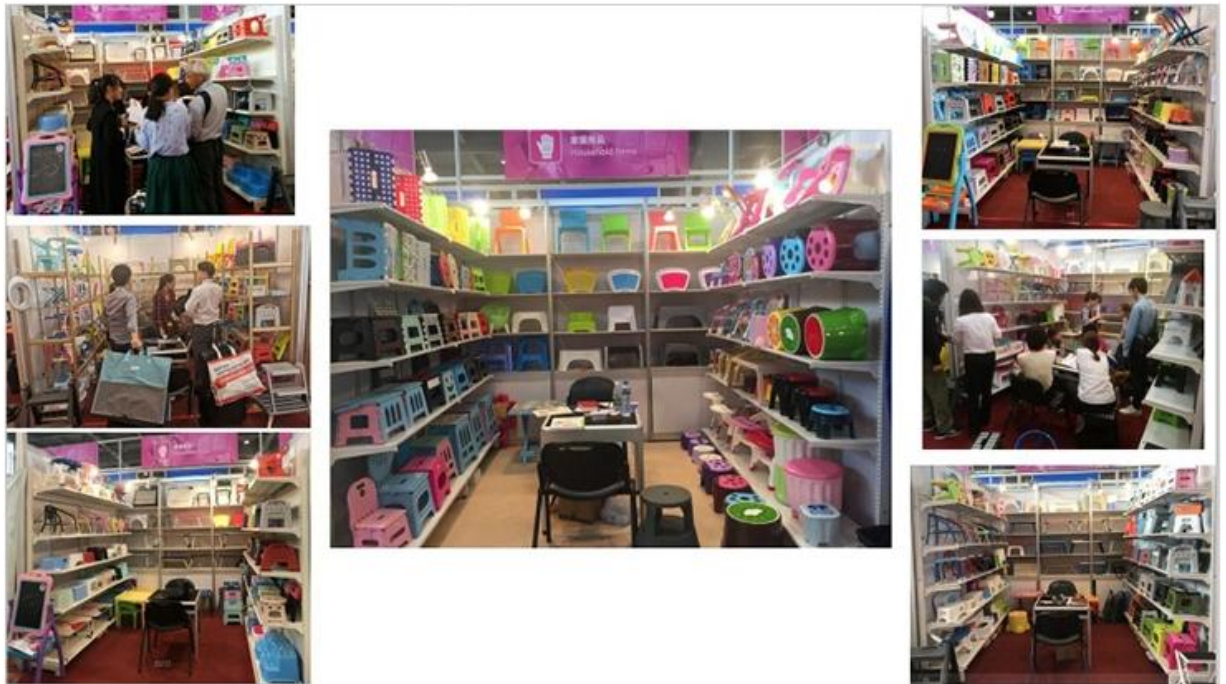

CERTIFICATION

Address: No.26, Jiefang Southern Road, JiaoJiang, Taizhou, Zhejiang, China

Phone: [+86-15867008488](tel:+86-15867008488)

Tel: [+86-576-81818163](tel:+86-576-81818163)

E-mail: sales2@bebone.com