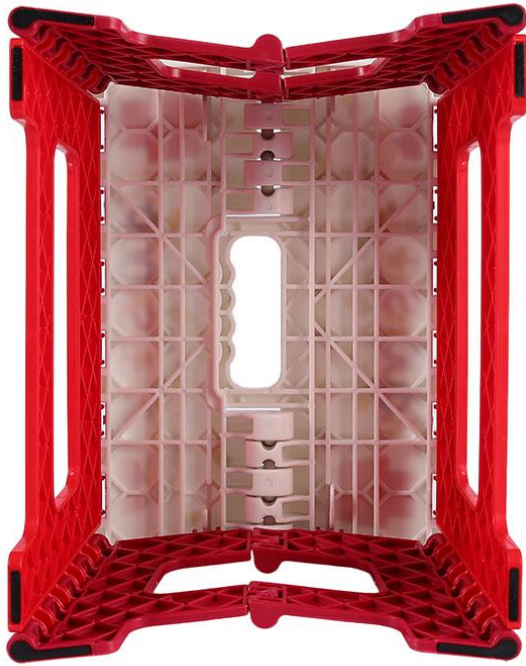

Address: No.26, Jiefang Southern Road, JiaoJiang, Taizhou, Zhejiang, China

Phone: [+86-15867008488](tel:+86-15867008488)

Tel: [+86-576-81818163](tel:+86-576-81818163)

E-mail: sales2@bebone.com