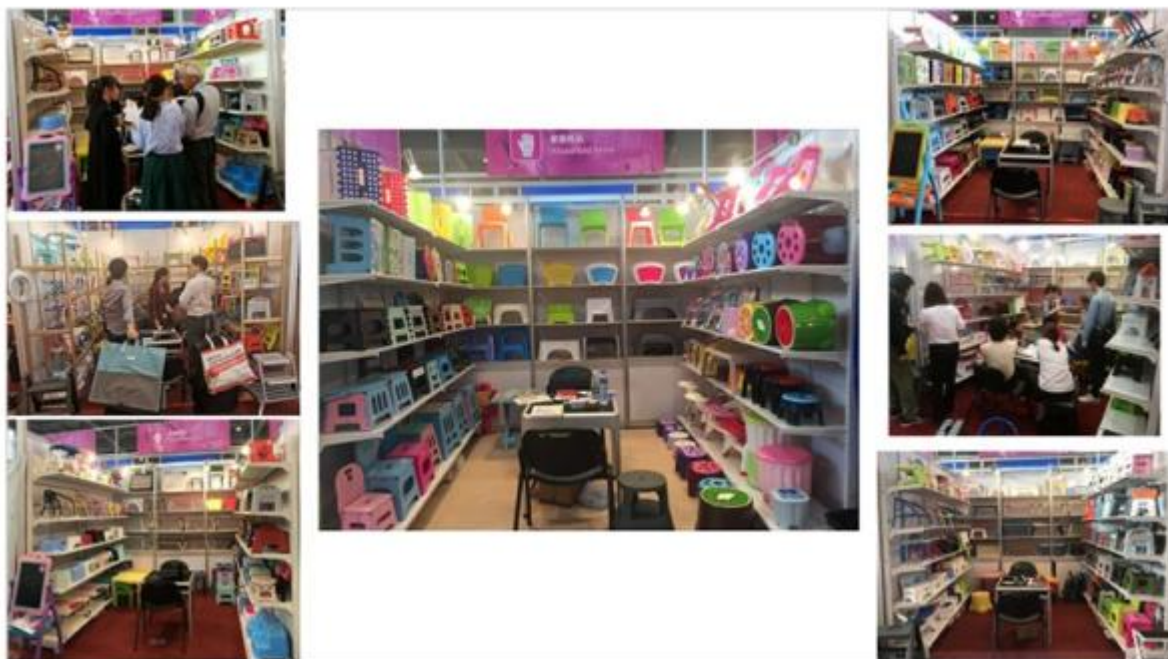

CERTIFICATION