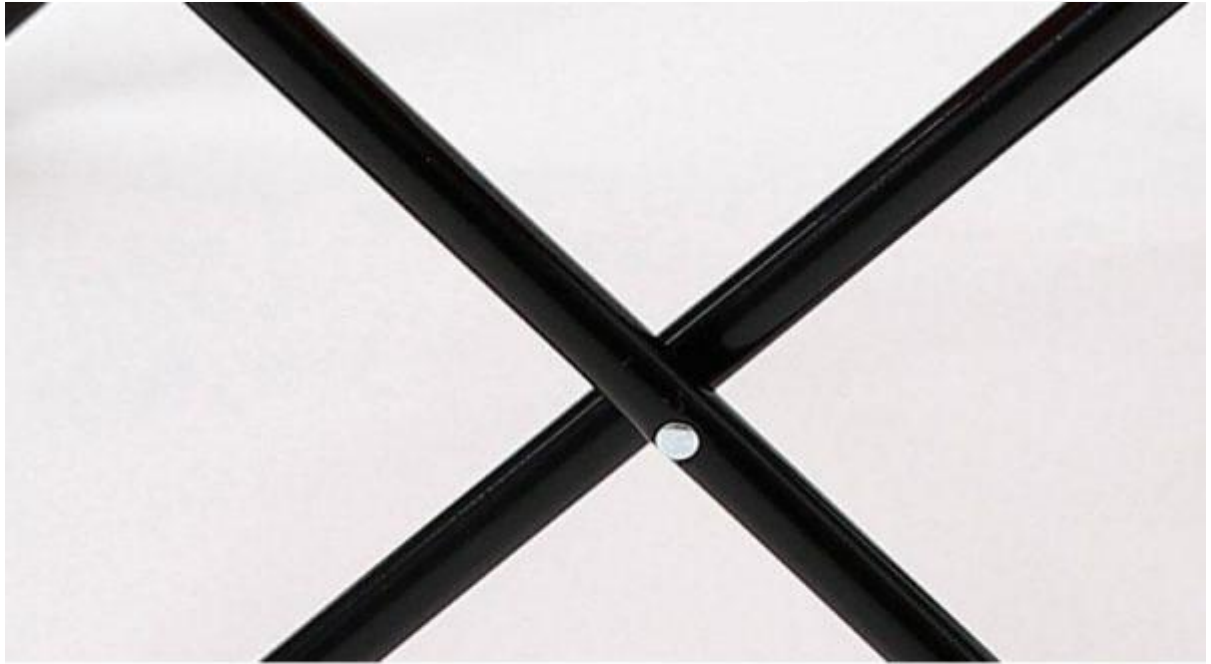

The chair has a mesh bag, which can hold mobile phones, snacks, tea cups.

Steel tube bracket, according to ergonomic design, more comfortable seating experience

600D Oxford cloth, Fixed with ABS buckle, makes the chair more stable.