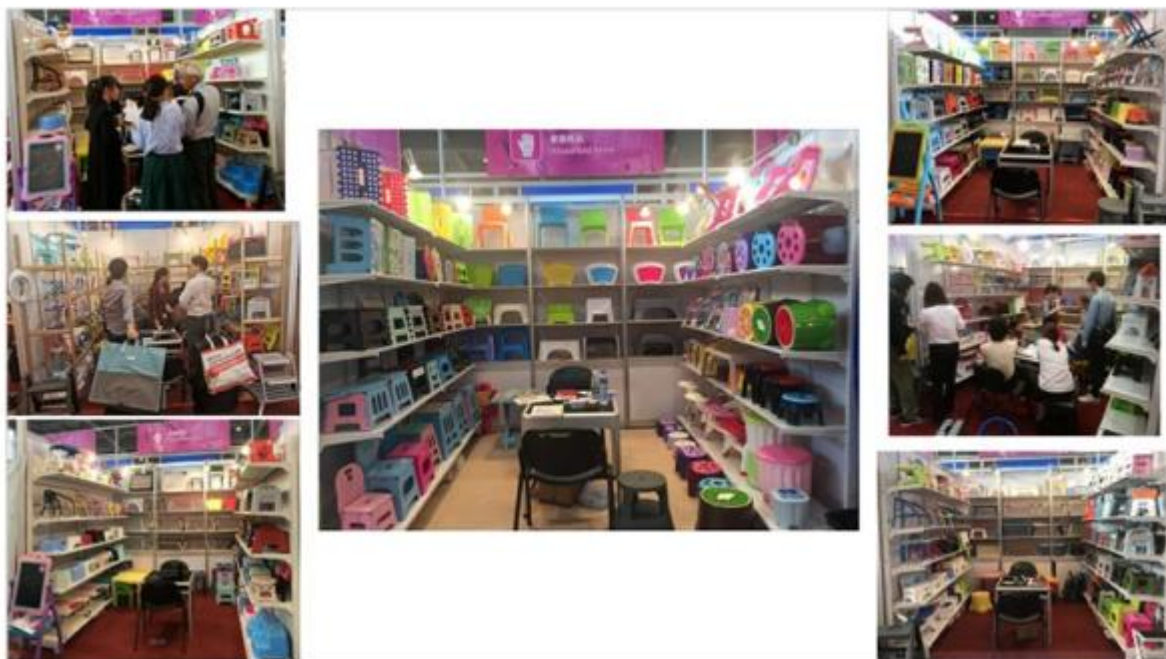

CERTIFICATION