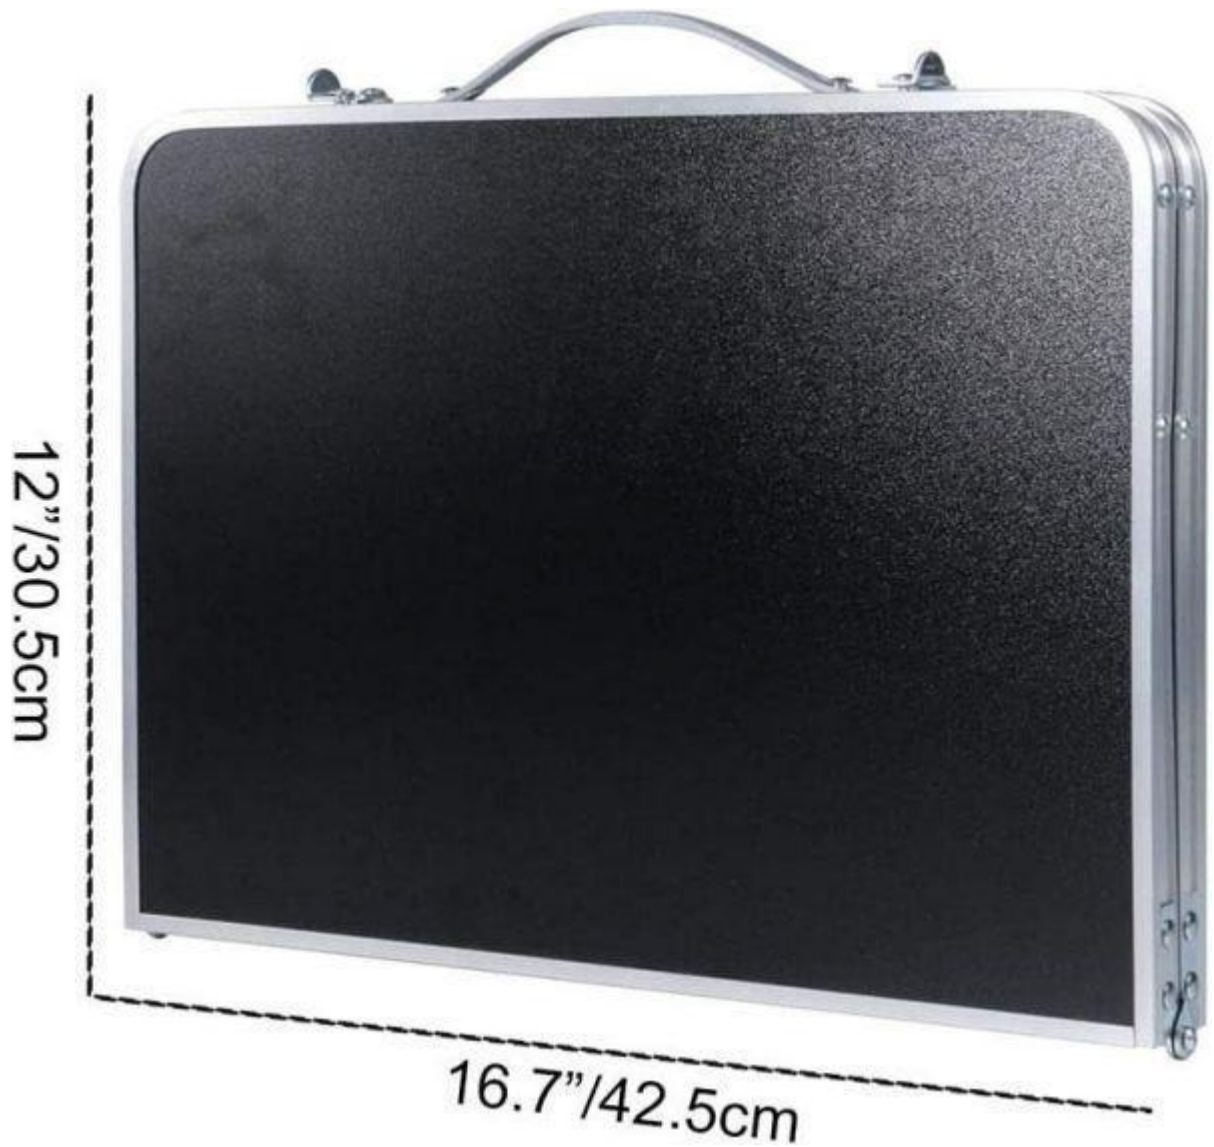

4.FACTORY PICTURES