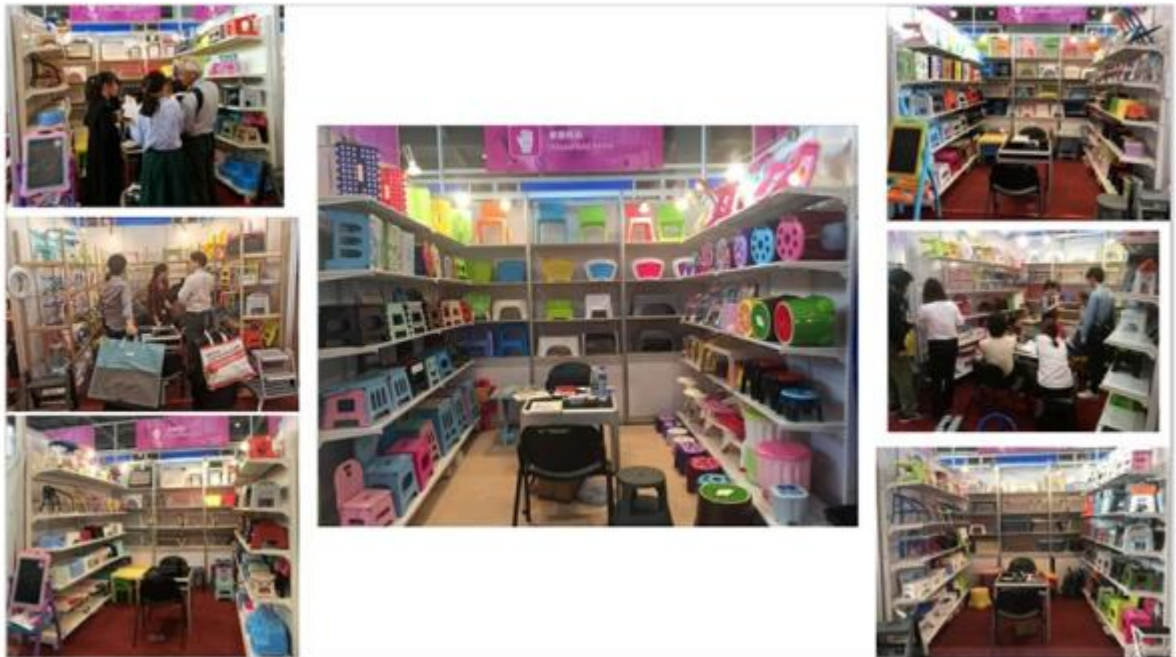

CERTIFICATION